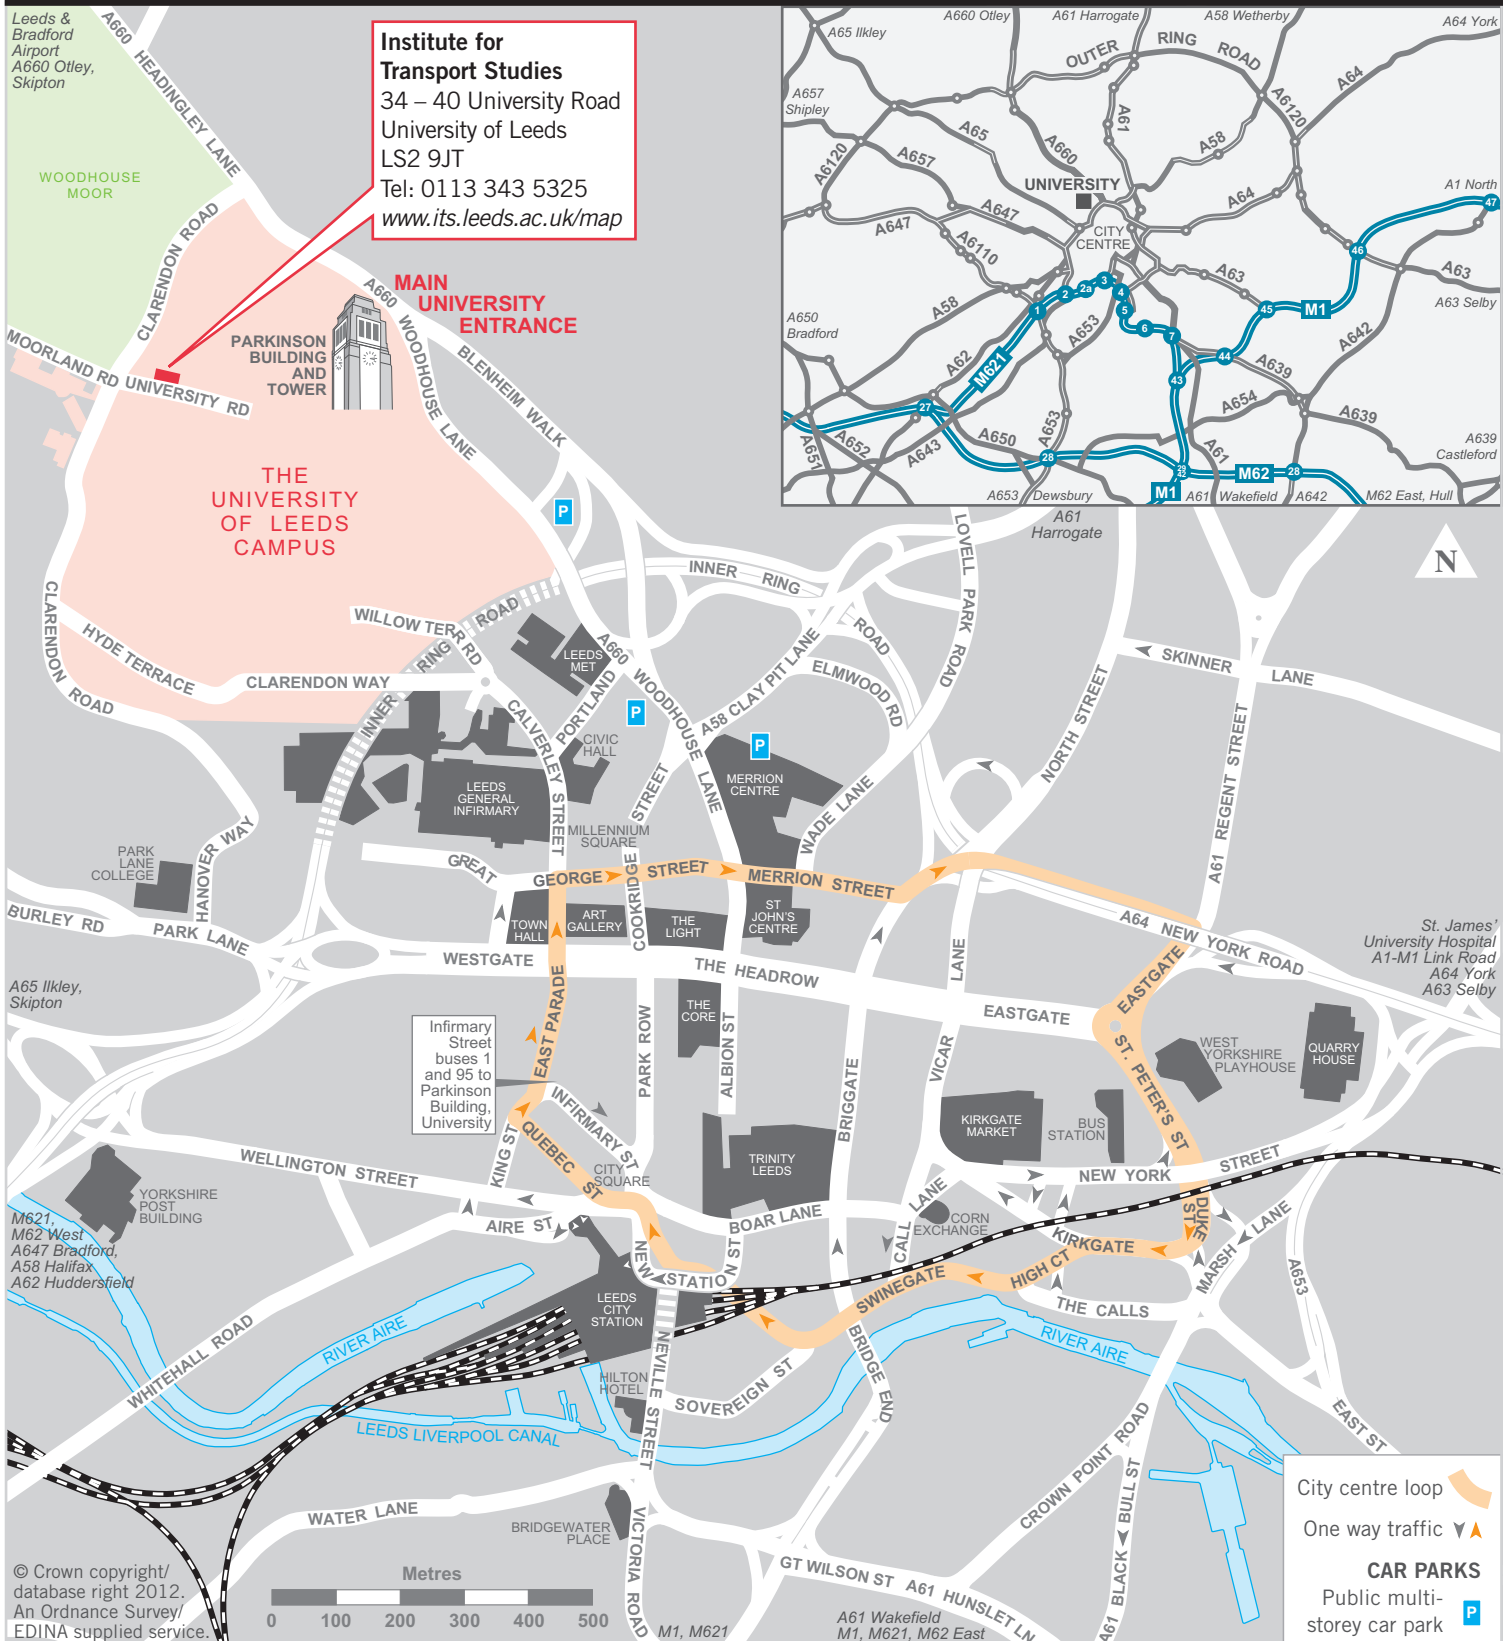

Institute for Transport Studies

FACULTY OF ENVIRONMENT

UNIVERSITY OF LEEDS

Institute for Transport Studies
 34 – 40 University Road
 University of Leeds
 LS2 9JT
 Tel: 0113 343 5325
www.its.leeds.ac.uk/map

© Crown copyright/
 database right 2012.
 An Ordnance Survey/
 EDINA supplied service.