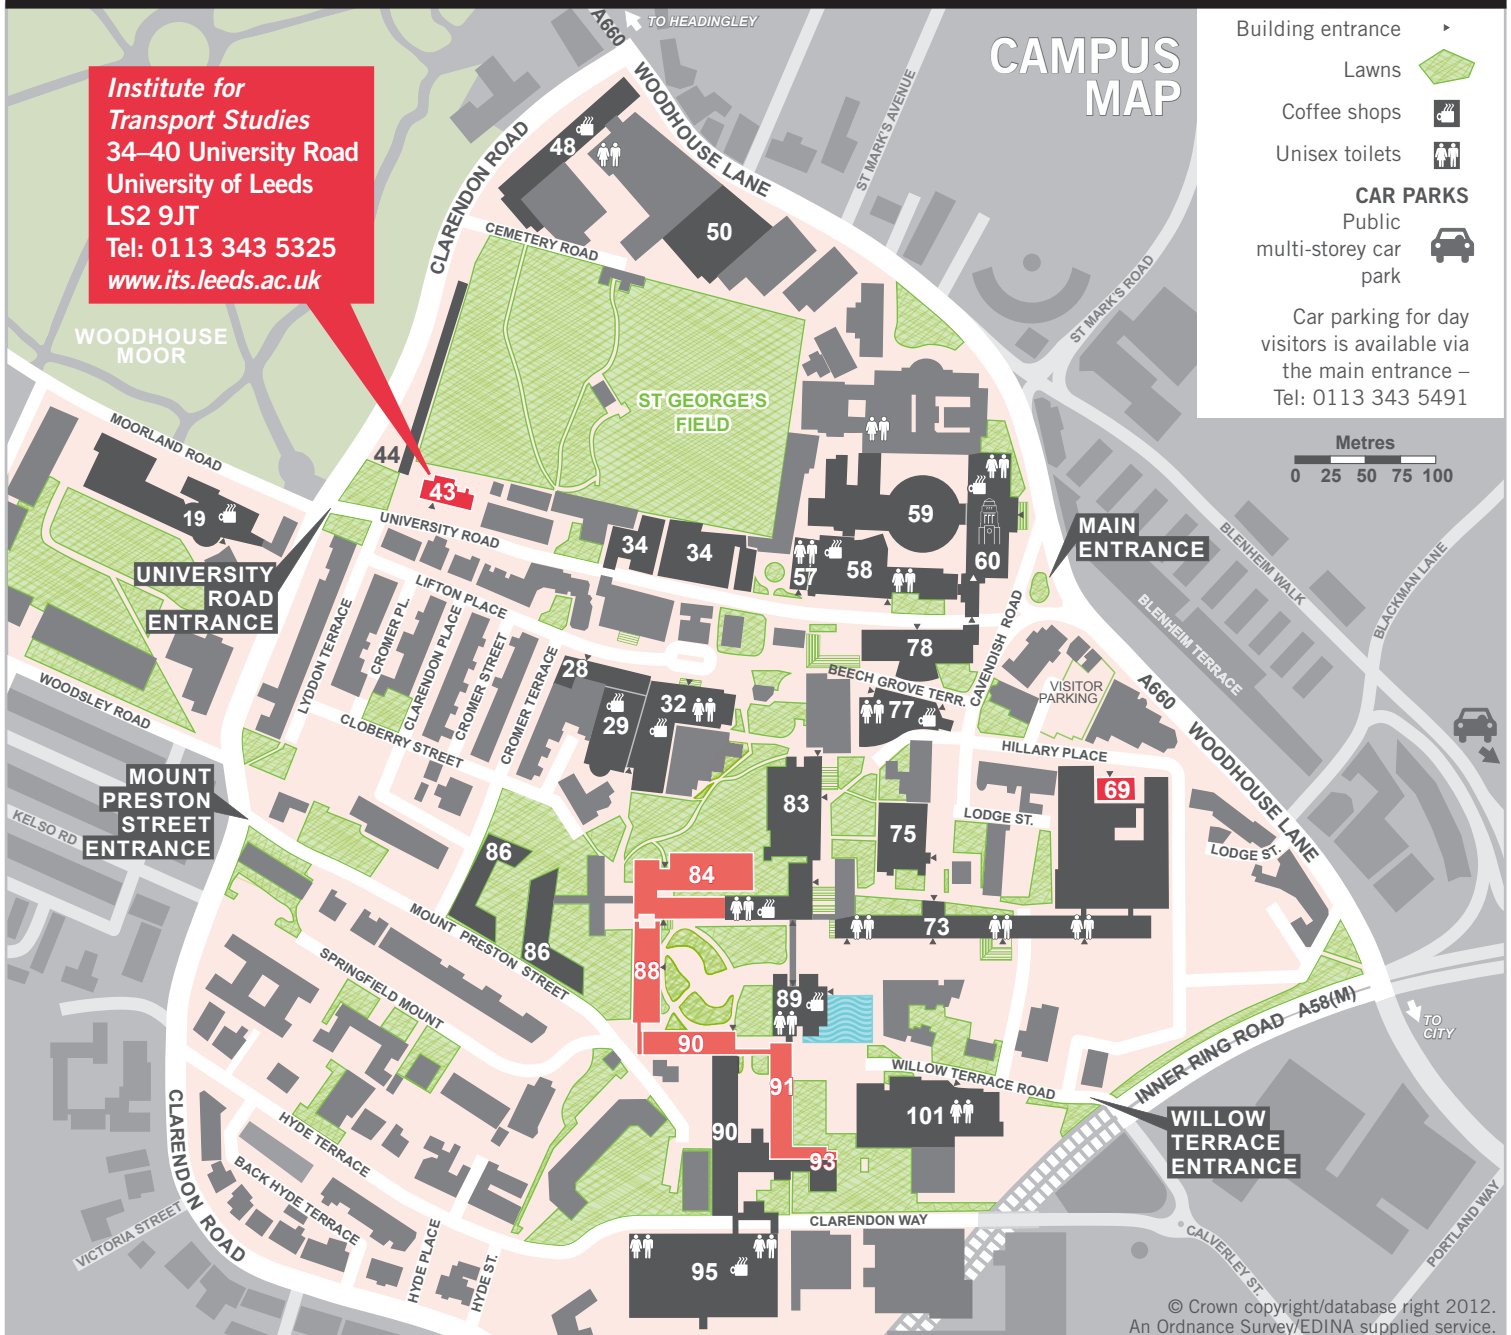

# Institute for Transport Studies

FACULTY OF ENVIRONMENT

UNIVERSITY OF LEEDS

**Institute for Transport Studies**  
 34–40 University Road  
 University of Leeds  
 LS2 9JT  
 Tel: 0113 343 5325  
[www.its.leeds.ac.uk](http://www.its.leeds.ac.uk)

- |   |   |   |   |
|---|---|---|---|
| 58 Baines Wing  | 84 <b>Earth and Environment</b>   | 57 Great Hall   | 60 Parkinson Building   |
| 59 Brotherton Library   | 73 E C Stoner Building  | 44 Henry Price Residences                                       | 29 Refectory  |
| 19 Business School  | 101 The Edge Sports and Physical Activity                                   | 83 Information Systems Services (ISS) Helpdesk                  | 89 Roger Stevens Building   |
| 86 Charles Morris Hall (Dobree House, Storm Jameson Court, Whetton House) | 83 Edward Boyle Library   | <b>43 Institute for Transport Studies 34-40 University Road</b> | 88 Staff Centre   |
| 34 Clothworkers' Building Central & Link                                  | 48 Engineering Building   | 91 Irene Manton Building  | 77 Student Administration, Student Services Centre <i>Marjorie and Arnold Ziff Building</i> |
| 75 'Clothworkers' Centenary Concert Hall                                  | <b>88 Faculty of Environment Finance, Research and IT Offices (Level 9)</b> | 32 Leeds University Union                                       | 28 University House   |
|   | 90 Garstang Building  | 93 L C Miall Building   | <b>69 University of Leeds Driving Simulator</b>   |
|   | <b>90/ School of Geography</b>  | 78 Michael Sadler Building                                      | 95 Worsley Building   |
|   | <b>91/93</b>  | 50 Mechanical Engineering                                       |   |

Building numbers correspond with University campus map ([www.leeds.ac.uk/site/custom\\_scripts/campus\\_map.php](http://www.leeds.ac.uk/site/custom_scripts/campus_map.php))