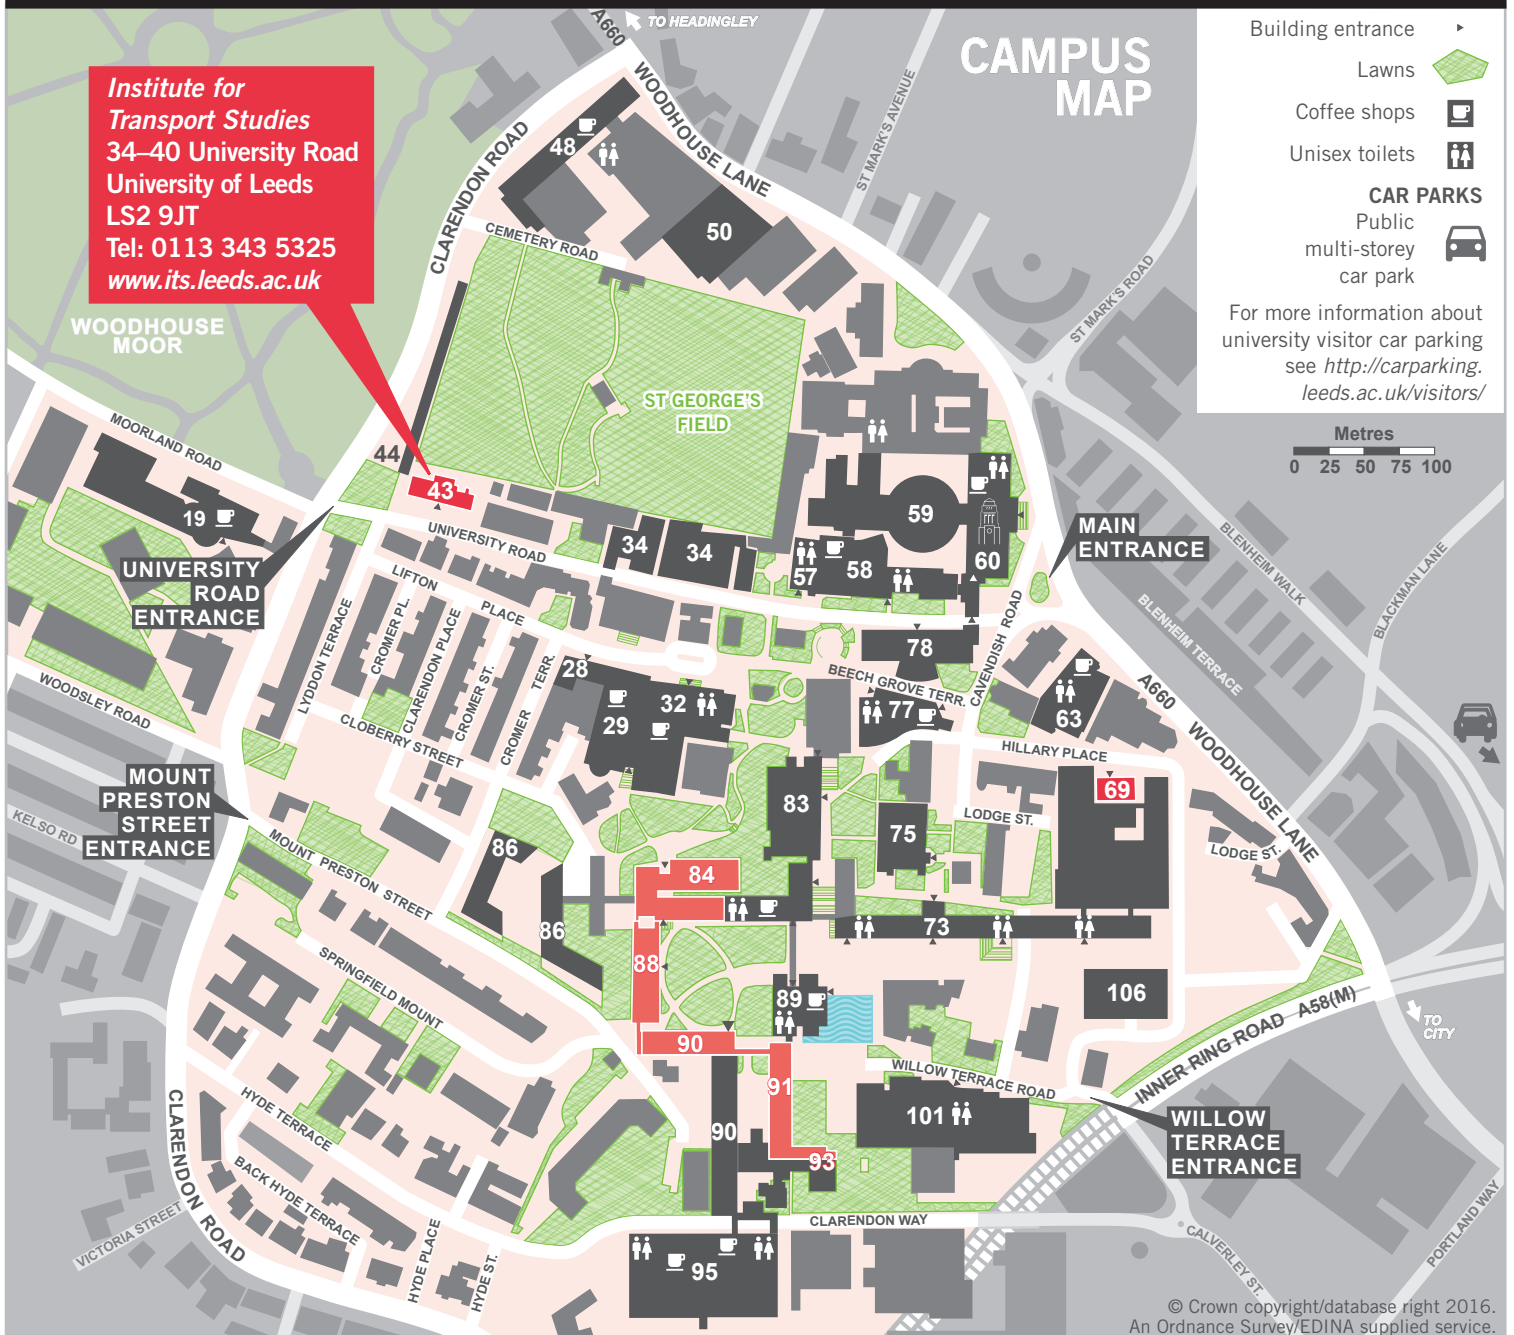

# Institute for Transport Studies

FACULTY OF ENVIRONMENT

UNIVERSITY OF LEEDS

*Institute for Transport Studies*  
34-40 University Road  
University of Leeds  
LS2 9JT  
Tel: 0113 343 5325  
[www.its.leeds.ac.uk](http://www.its.leeds.ac.uk)

- |   |   |   |   |
|---|---|---|---|
| 58 Baines Wing  | 73 E C Stoner Building  | 44 Henry Price Residences                 | 88 Priestley Building   |
| 59 Brotherton Library   | 101 The Edge Sports and Physical Activity                                   | 73 IT Service Desk                        | 29 Refectory  |
| 19 Business School  | 83 Edward Boyle Library   | <b>43 Institute for Transport Studies</b> | 89 Roger Stevens Building   |
| <i>Maurice Keyworth Building</i>  | 48 Engineering Building   | <b>34-40 University Road</b>              | 77 Student Administration, Student Services Centre <i>Marjorie and Arnold Ziff Building</i> |
| 86 Charles Morris Hall (Dobree House, Storm Jameson Court, Whetton House) | <b>88 Faculty of Environment Finance, Research and IT Offices (Level 9)</b> | 91 Irene Manton Building                  | 28 University House   |
| 34 Clothworkers' Building Central and Link                                | 90 Garstang Building  | 63 Laidlaw Library                        | 106 University Multi Storey Car Park  |
| 75 'Clothworkers' Centenary Concert Hall                                  | <b>90/ School of Geography 91/93</b>  | 93 L C Miall Building                     | <b>69 University of Leeds Driving Simulator</b>   |
| <b>84 Earth and Environment</b>   | 57 Great Hall   | 50 Mechanical Engineering                 | 95 Worsley Building   |
|   |   | 60 Parkinson Building                     |   |

Building numbers correspond with University campus map ([www.leeds.ac.uk/site/custom\\_scripts/campus\\_map.php](http://www.leeds.ac.uk/site/custom_scripts/campus_map.php))